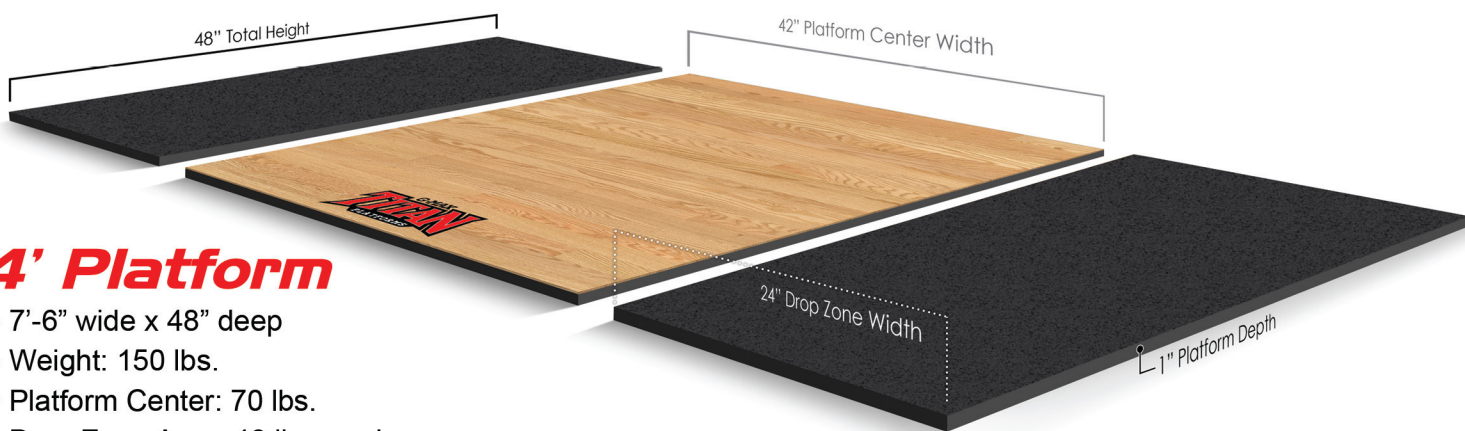

G-MAX TITAN[®] PLATFORMS

The 1" G-Max Titan Portable Platforms are manufactured from a proprietary blend of Thermoplastic Resins, SBR Rubber and UV Stabilized Pigments blended to create the look of Real Wood with the durability and performance of rubber. These are the exact same G-Max Platforms that have been installed in some of the top athletic facilities across the country over the past 10 years. Now available in a portable, stand-alone version.

Features

- **PORTABLE:** easily carried or moved
- Available in 4' deep and 6' deep platforms
- Extremely Durable
- Will not dent like traditional wood
- Similar feel and traction as wood platforms
- Made from Super High Density SBR Rubber
- Shipped in Synthetic wood (as shown)
- Attaches to floor with removable, double-sided tape
- Custom Logos available for Sports Teams with multiple platform orders. Logos created in Exact Pantone Colors.
- Ships in 3 separate sections

888.479.1017
InfinityPerformance.com

INFINITY
performance

G-MAX **TITAN** PLATFORMS

**Excellent for Team Sports
& Home Fitness Rooms**

6' Platform

- 7'-6" wide x 72" deep
- Weight: 225 lbs.
- Platform Center: 105 lbs.
- Drop Zone Area: 60 lbs. each

4' Platform

- 7'-6" wide x 48" deep
- Weight: 150 lbs.
- Platform Center: 70 lbs.
- Drop Zone Area: 40 lbs. each

888.479.1017

InfinityPerformance.com

INFINITY
performance
above and beyond