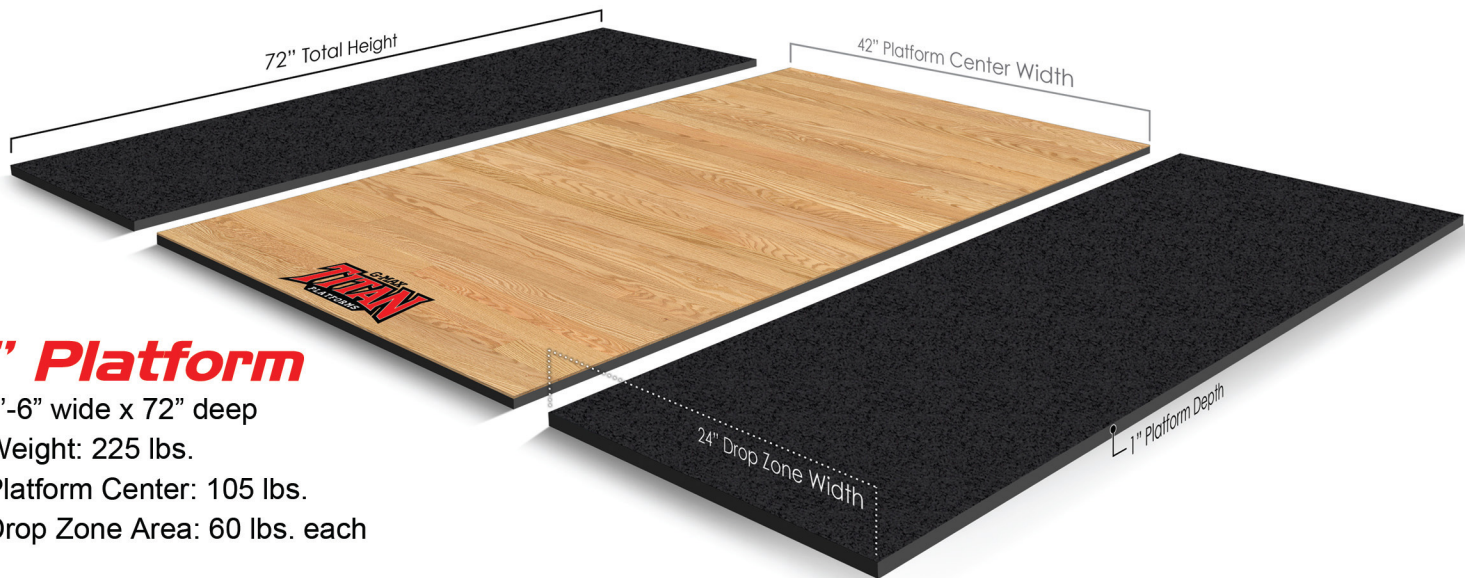

G-MAX TITAN[®] PLATFORMS

The 1" G-Max Titan Portable Platforms are manufactured from a proprietary blend of Thermoplastic Resins, SBR Rubber and UV Stabilized Pigments blended to create the look of Real Wood with the durability and performance of rubber. These are the exact same G-Max Platforms that have been installed in some of the top athletic facilities across the country over the past 10 years. Now available in a portable, stand-alone version.

Features

- **PORTABLE:** easily carried or moved
- Available in 4' deep and 6' deep platforms
- Extremely Durable
- Will not dent like traditional wood
- Similar feel and traction as wood platforms
- Made from Super High Density SBR Rubber
- Shipped in Synthetic wood (as shown)
- Attaches to floor with removable, double-sided tape
- Custom Logos available for Sports Teams with multiple platform orders. Logos created in Exact Pantone Colors.
- Ships in 3 separate sections

888.479.1017
InfinityPerformance.com

INFINITY
performance

G-MAX **TITAN** PLATFORMS

**Excellent for Team Sports
& Home Fitness Rooms**

6' Platform

- 7'-6" wide x 72" deep
- Weight: 225 lbs.
- Platform Center: 105 lbs.
- Drop Zone Area: 60 lbs. each

4' Platform

- 7'-6" wide x 48" deep
- Weight: 150 lbs.
- Platform Center: 70 lbs.
- Drop Zone Area: 40 lbs. each

888.479.1017

InfinityPerformance.com

INFINITY
performance
above and beyond